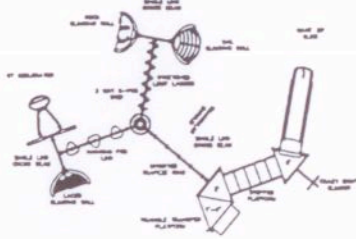

Bench

5-12 playset (Primetime Funstruction)

Sky Runner

2-5 playset (Primetime Tottime)